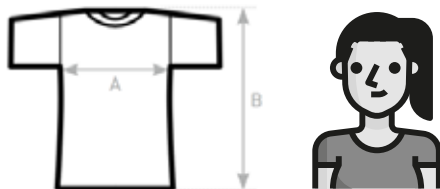

13.-16.06
IRF2024
BACK IN TIME 2024

Indian
 MOTORCYCLE

IRF24 T-SHIRT SIZE TABLE

IRF MEN T-SHIRT	XS	S	M	L	XL	2XL	3XL	4XL	5XL
A HALF CHEST	45	48	51	54	57	60	63	66	69
B BODY LENGTH FROM NECK POINT	68	70	72	74	76	78	80	82	84

IRF WOMEN T-SHIRT	XS	S	M	L	XL	2XL	3XL
A HALF CHEST	41	44	47	50	53	56	59
B BODY LENGTH FROM NECK POINT	58	60	62	64	66	68	70