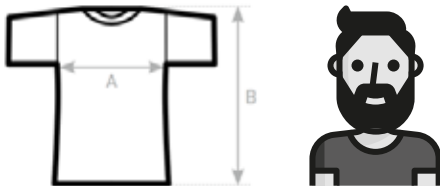

13.-16.06
IRF2024
BACK IN TIME 2024

Indian
 MOTORCYCLE

IRF24 T-SHIRT SIZE TABLE

IRF MEN T-SHIRT	XS	S	M	L	XL	2XL	3XL	4XL	5XL
A HALF CHEST	45	48	51	54	57	60	63	66	69
B BODY LENGTH FROM NECK POINT	68	70	72	74	76	78	80	82	84