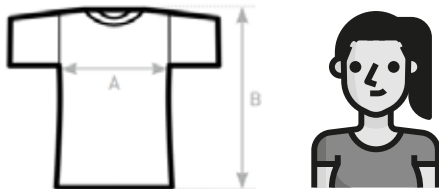

IRF23 T-SHIRT SIZE TABLE

IRF MEN T-SHIRT	XS	S	M	L	XL	2XL	3XL	4XL	5XL
A HALF CHEST	45	48	51	54	57	60	63	66	69
B BODY LENGTH FROM NECK POINT	68	70	72	74	76	78	80	82	84

IRF WOMEN T-SHIRT	XS	S	M	L	XL	2XL	3XL
A HALF CHEST	41	44	47	50	53	56	59
B BODY LENGTH FROM NECK POINT	58	60	62	64	66	68	70