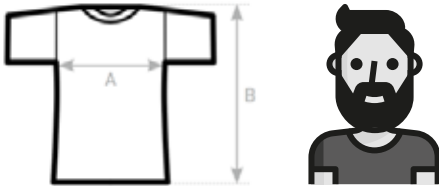

IRF23 T-SHIRT SIZE TABLE

IRF MEN T-SHIRT	XS	S	M	L	XL	2XL	3XL	4XL	5XL
A HALF CHEST	45	48	51	54	57	60	63	66	69
B BODY LENGTH FROM NECK POINT	68	70	72	74	76	78	80	82	84

IRF WOMEN T-SHIRT	XS	S	M	L	XL	2XL	3XL
A HALF CHEST	41	44	47	50	53	56	59
B BODY LENGTH FROM NECK POINT	58	60	62	64	66	68	70